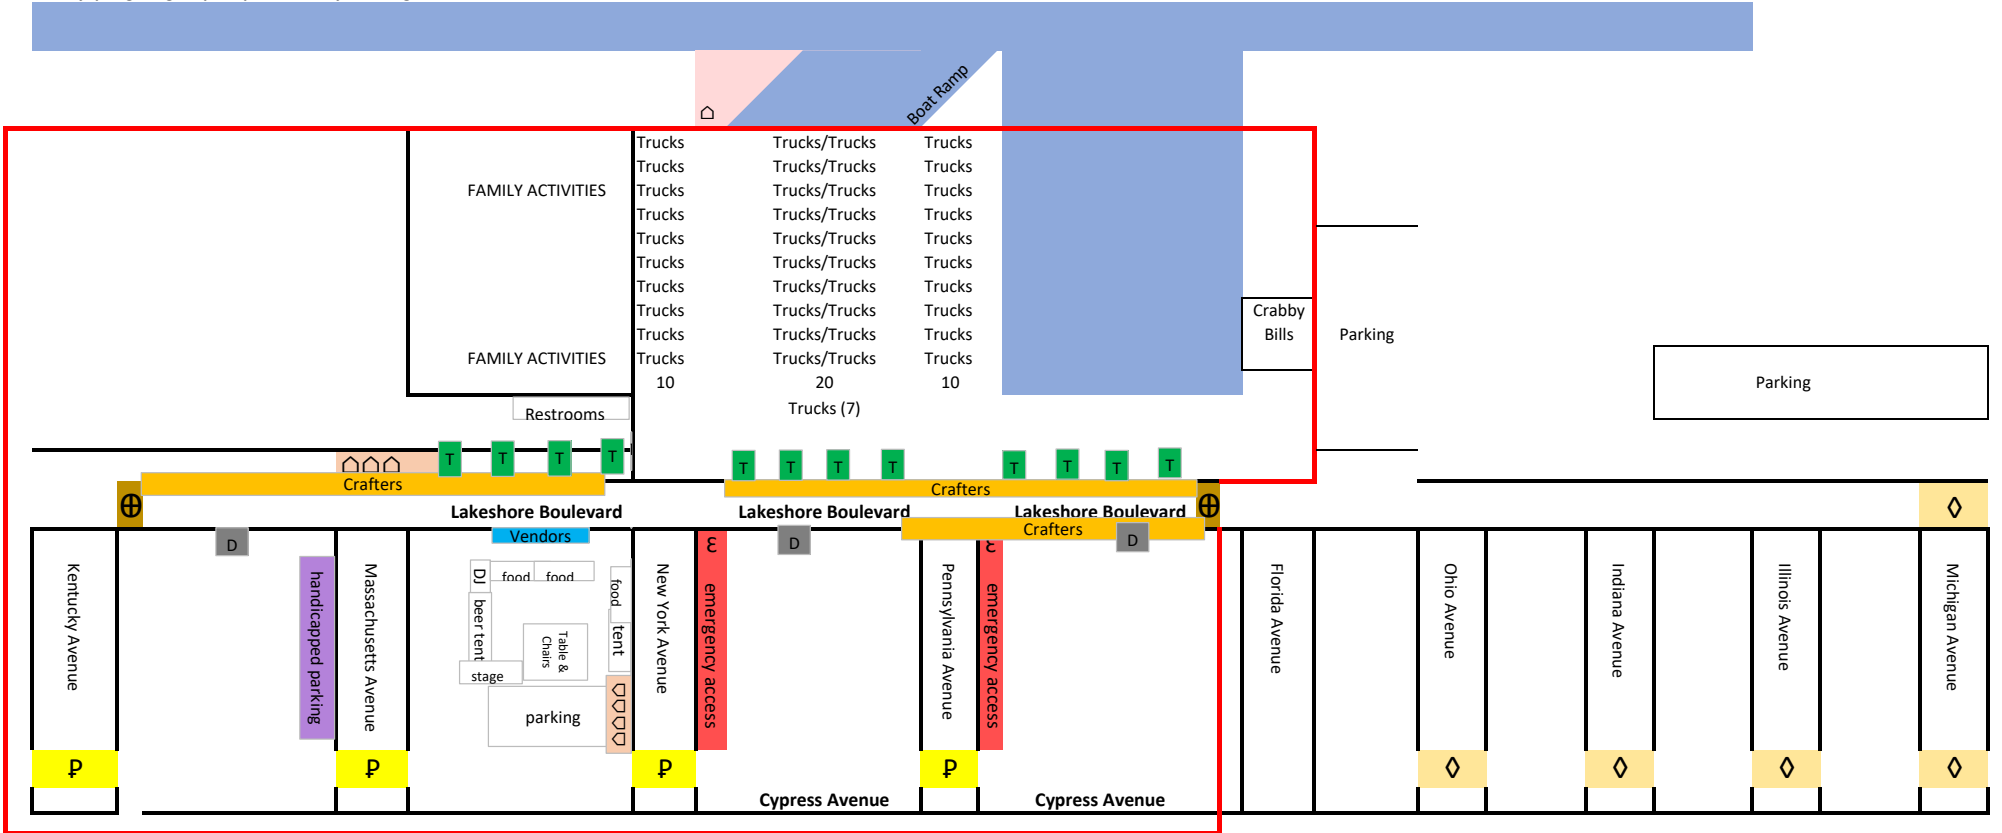

RotarySpring Fling Map Proposal for City Meeting

-  Cement barricades
-  Temporary barricades until 10am for vendor parking
-  Portable barricades
-  Portable restrooms
-  Emergency Access
-  Handicapped Parking
-  Tree
-  Crafters
-  VENDORS - NOT CRAFT RELATED (on grass)
-  Driveway
-  Alcohol allowed in this area